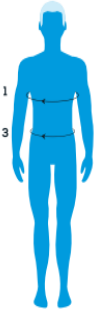

# HI RUNNERS RACE KIT!

- ✓ Distinctive design
- ✓ Made from premium recycled material
- ✓ Order kit through <https://membermojo.co.uk/hi-runners/>
- ✓ Send payment to Histon and Impington Runners  
20-17-20, 43774341 (reference your name + Kit)

Mens Size Guide				
* The below size chart is a 'To Fit' guideline based on body measurements				
SIZE	Chest (cm)	Inches	Waist (cm)	Inches
XS	91	36	71-76	28-30
S	96	38	76-81	30-32
M	102	40	81-86	32-34
L	107	42	86-91	34-36
XL	112	44	91-96	36-38
2XL	117	46	96-102	38-40
3XL	122	48	102-107	40-42
4XL	127	50	107-112	42-44

Womens Size Guide				
* The below size chart is a 'To Fit' guideline based on body measurements				
SIZE	Dress Size	Chest (cm)	Waist (cm)	Hip (cm)
XXS	6	78-82	58-62	82-86
XS	8	83-87	63-67	87-91
S	10	88-92	68-72	92-96
M	12	93-97	73-77	97-101
L	14	98-102	78-82	102-106
XL	16	103-107	83-87	107-111
2XL	18	108-112	88-92	112-116
3XL	20	113-117	93-97	117-121